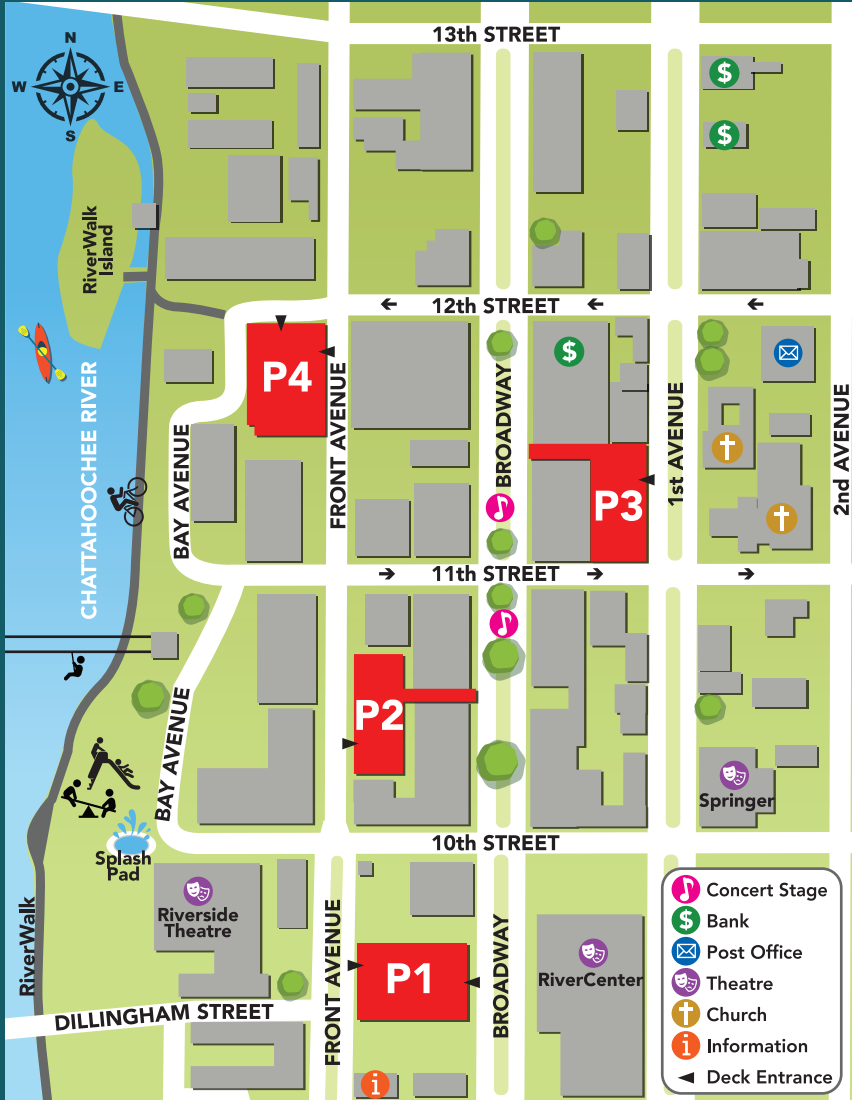

Parking Map

Parking Garages

P1

RiverCenter Deck

919 Broadway (Across from RiverCenter)

Available: 24/7

Cost: FREE

Spaces: 685

P2

Front Avenue Deck

1028 Front Avenue (Across from W.C. Bradley Co.)

Available: 24/7 (First Floor Only)

Cost: FREE

Spaces: 115

P3

CB&T Deck

Intersection of 11th Street & 1st Avenue

Available: Weekends Only (Friday 5pm - Monday 8am)

Cost: FREE

Spaces: 665

P4

Bay Avenue Deck

#4 12th Street (Across from Eagle & Phenix)

Available: Weekend (Friday 5pm - Monday 8am)

Cost: FREE

Available: Daily (Monday 8am - Friday 5pm)

Cost: \$2

Spaces: 770